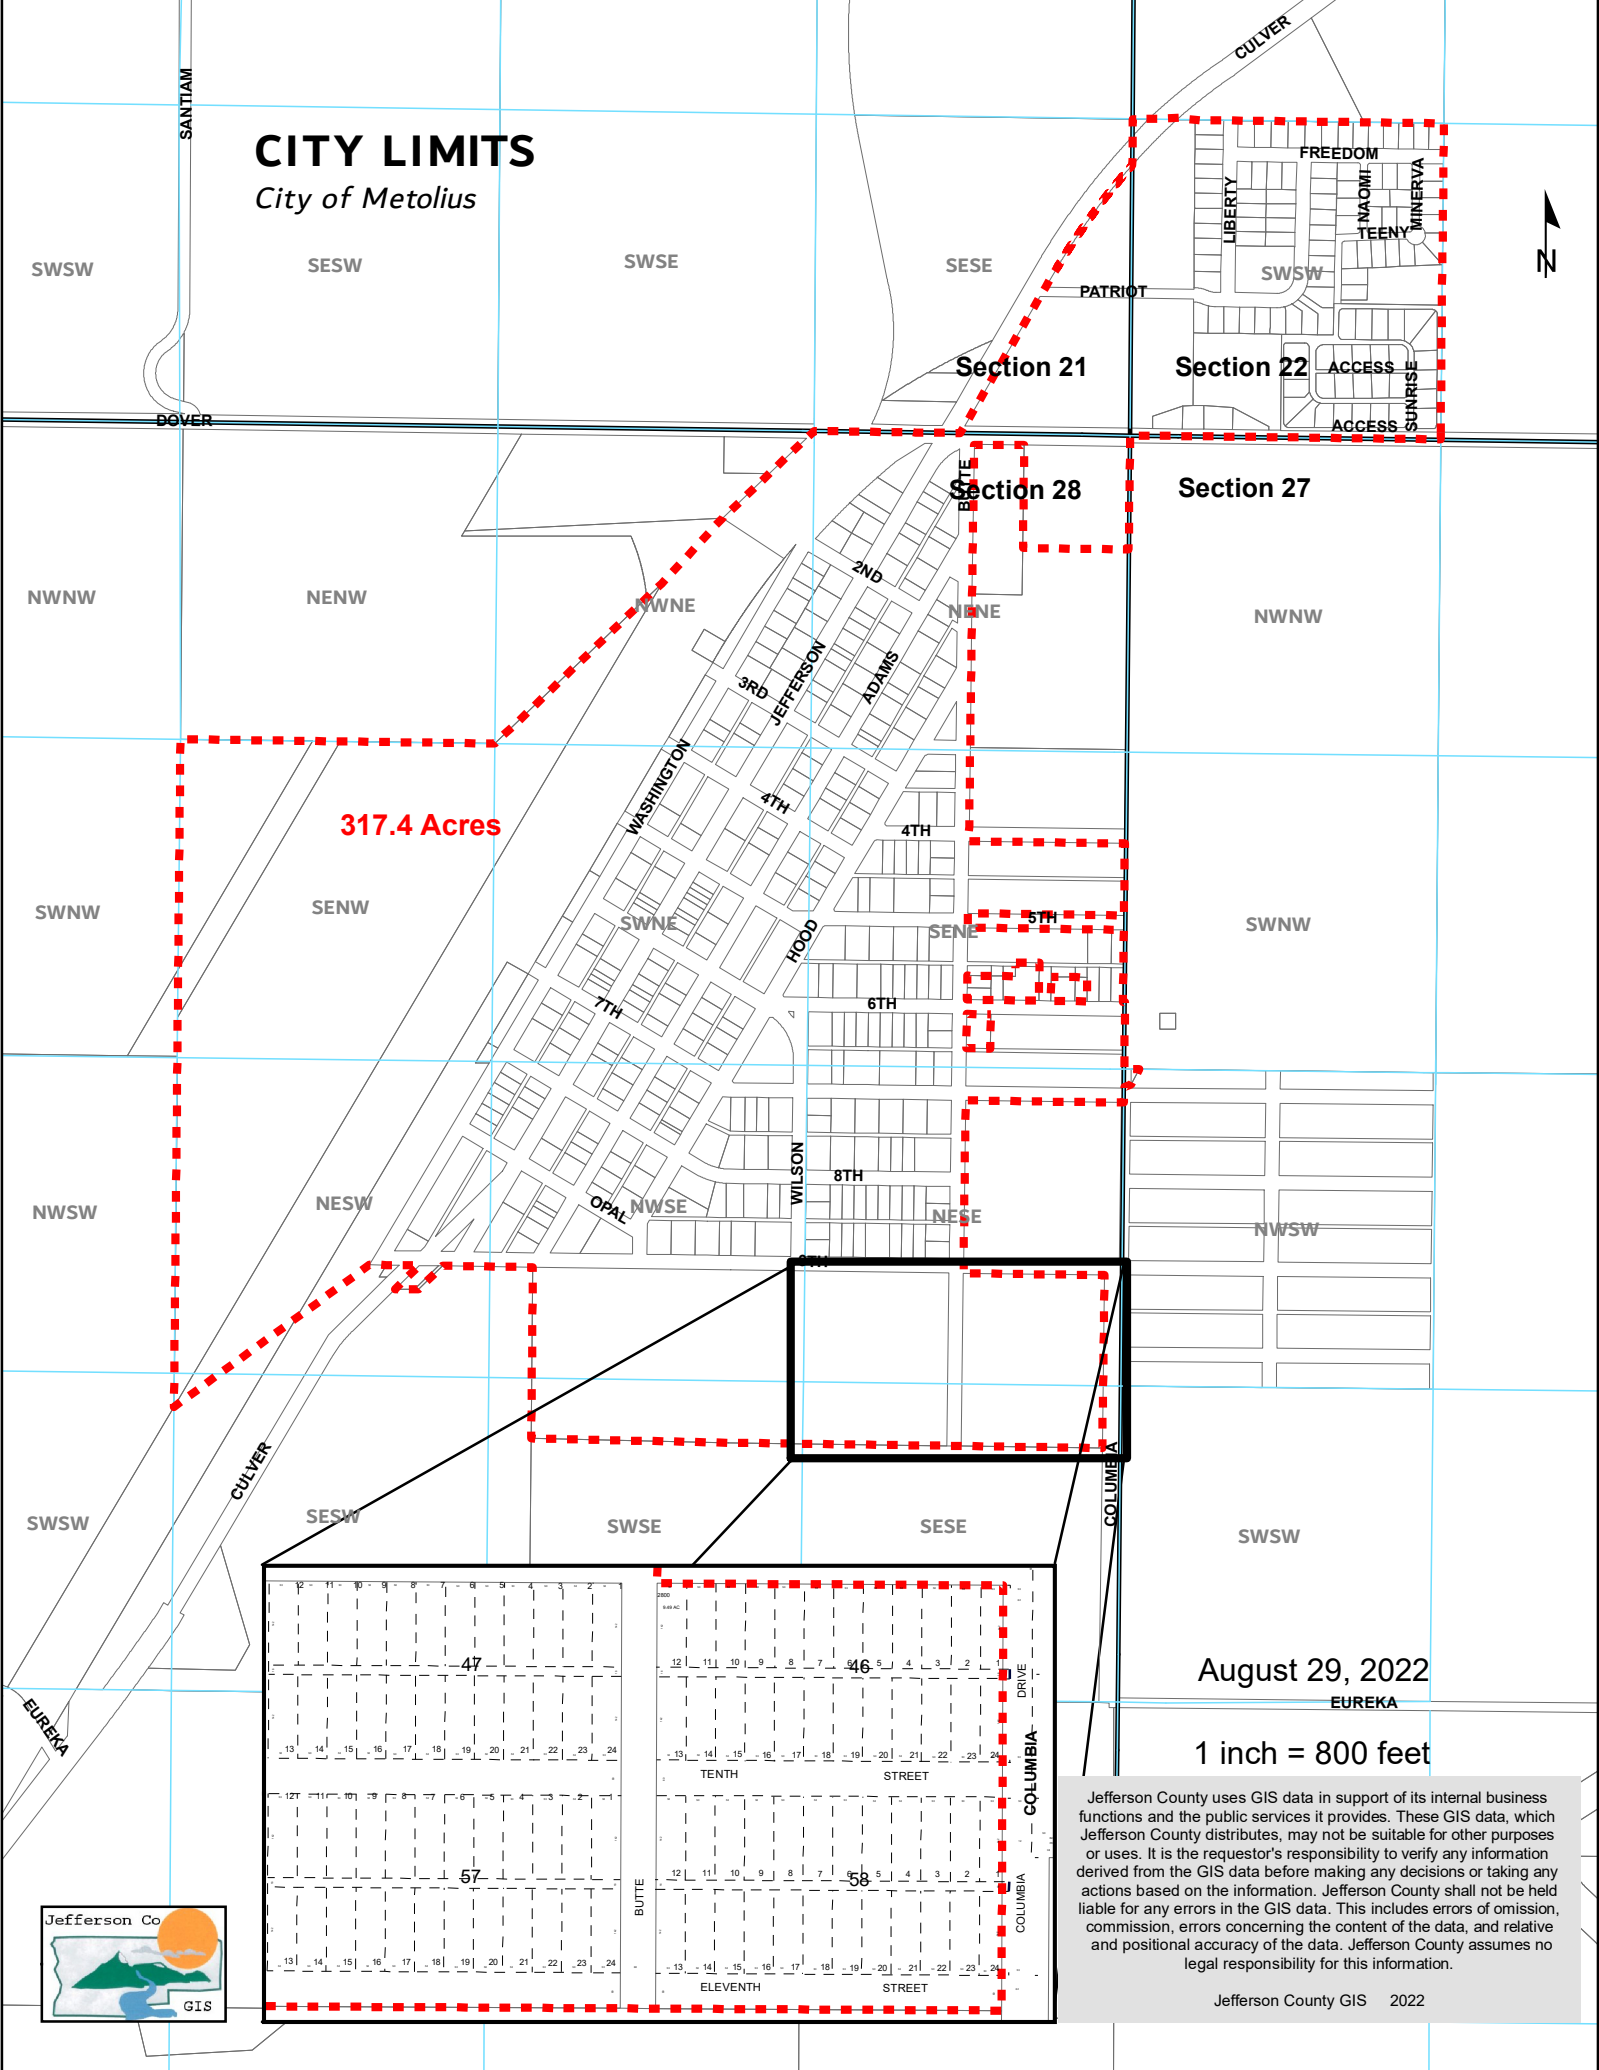

CITY LIMITS

City of Metolius

317.4 Acres

August 29, 2022
EUREKA

1 inch = 800 feet

Jefferson County uses GIS data in support of its internal business functions and the public services it provides. These GIS data, which Jefferson County distributes, may not be suitable for other purposes or uses. It is the requestor's responsibility to verify any information derived from the GIS data before making any decisions or taking any actions based on the information. Jefferson County shall not be held liable for any errors in the GIS data. This includes errors of omission, commission, errors concerning the content of the data, and relative and positional accuracy of the data. Jefferson County assumes no legal responsibility for this information.