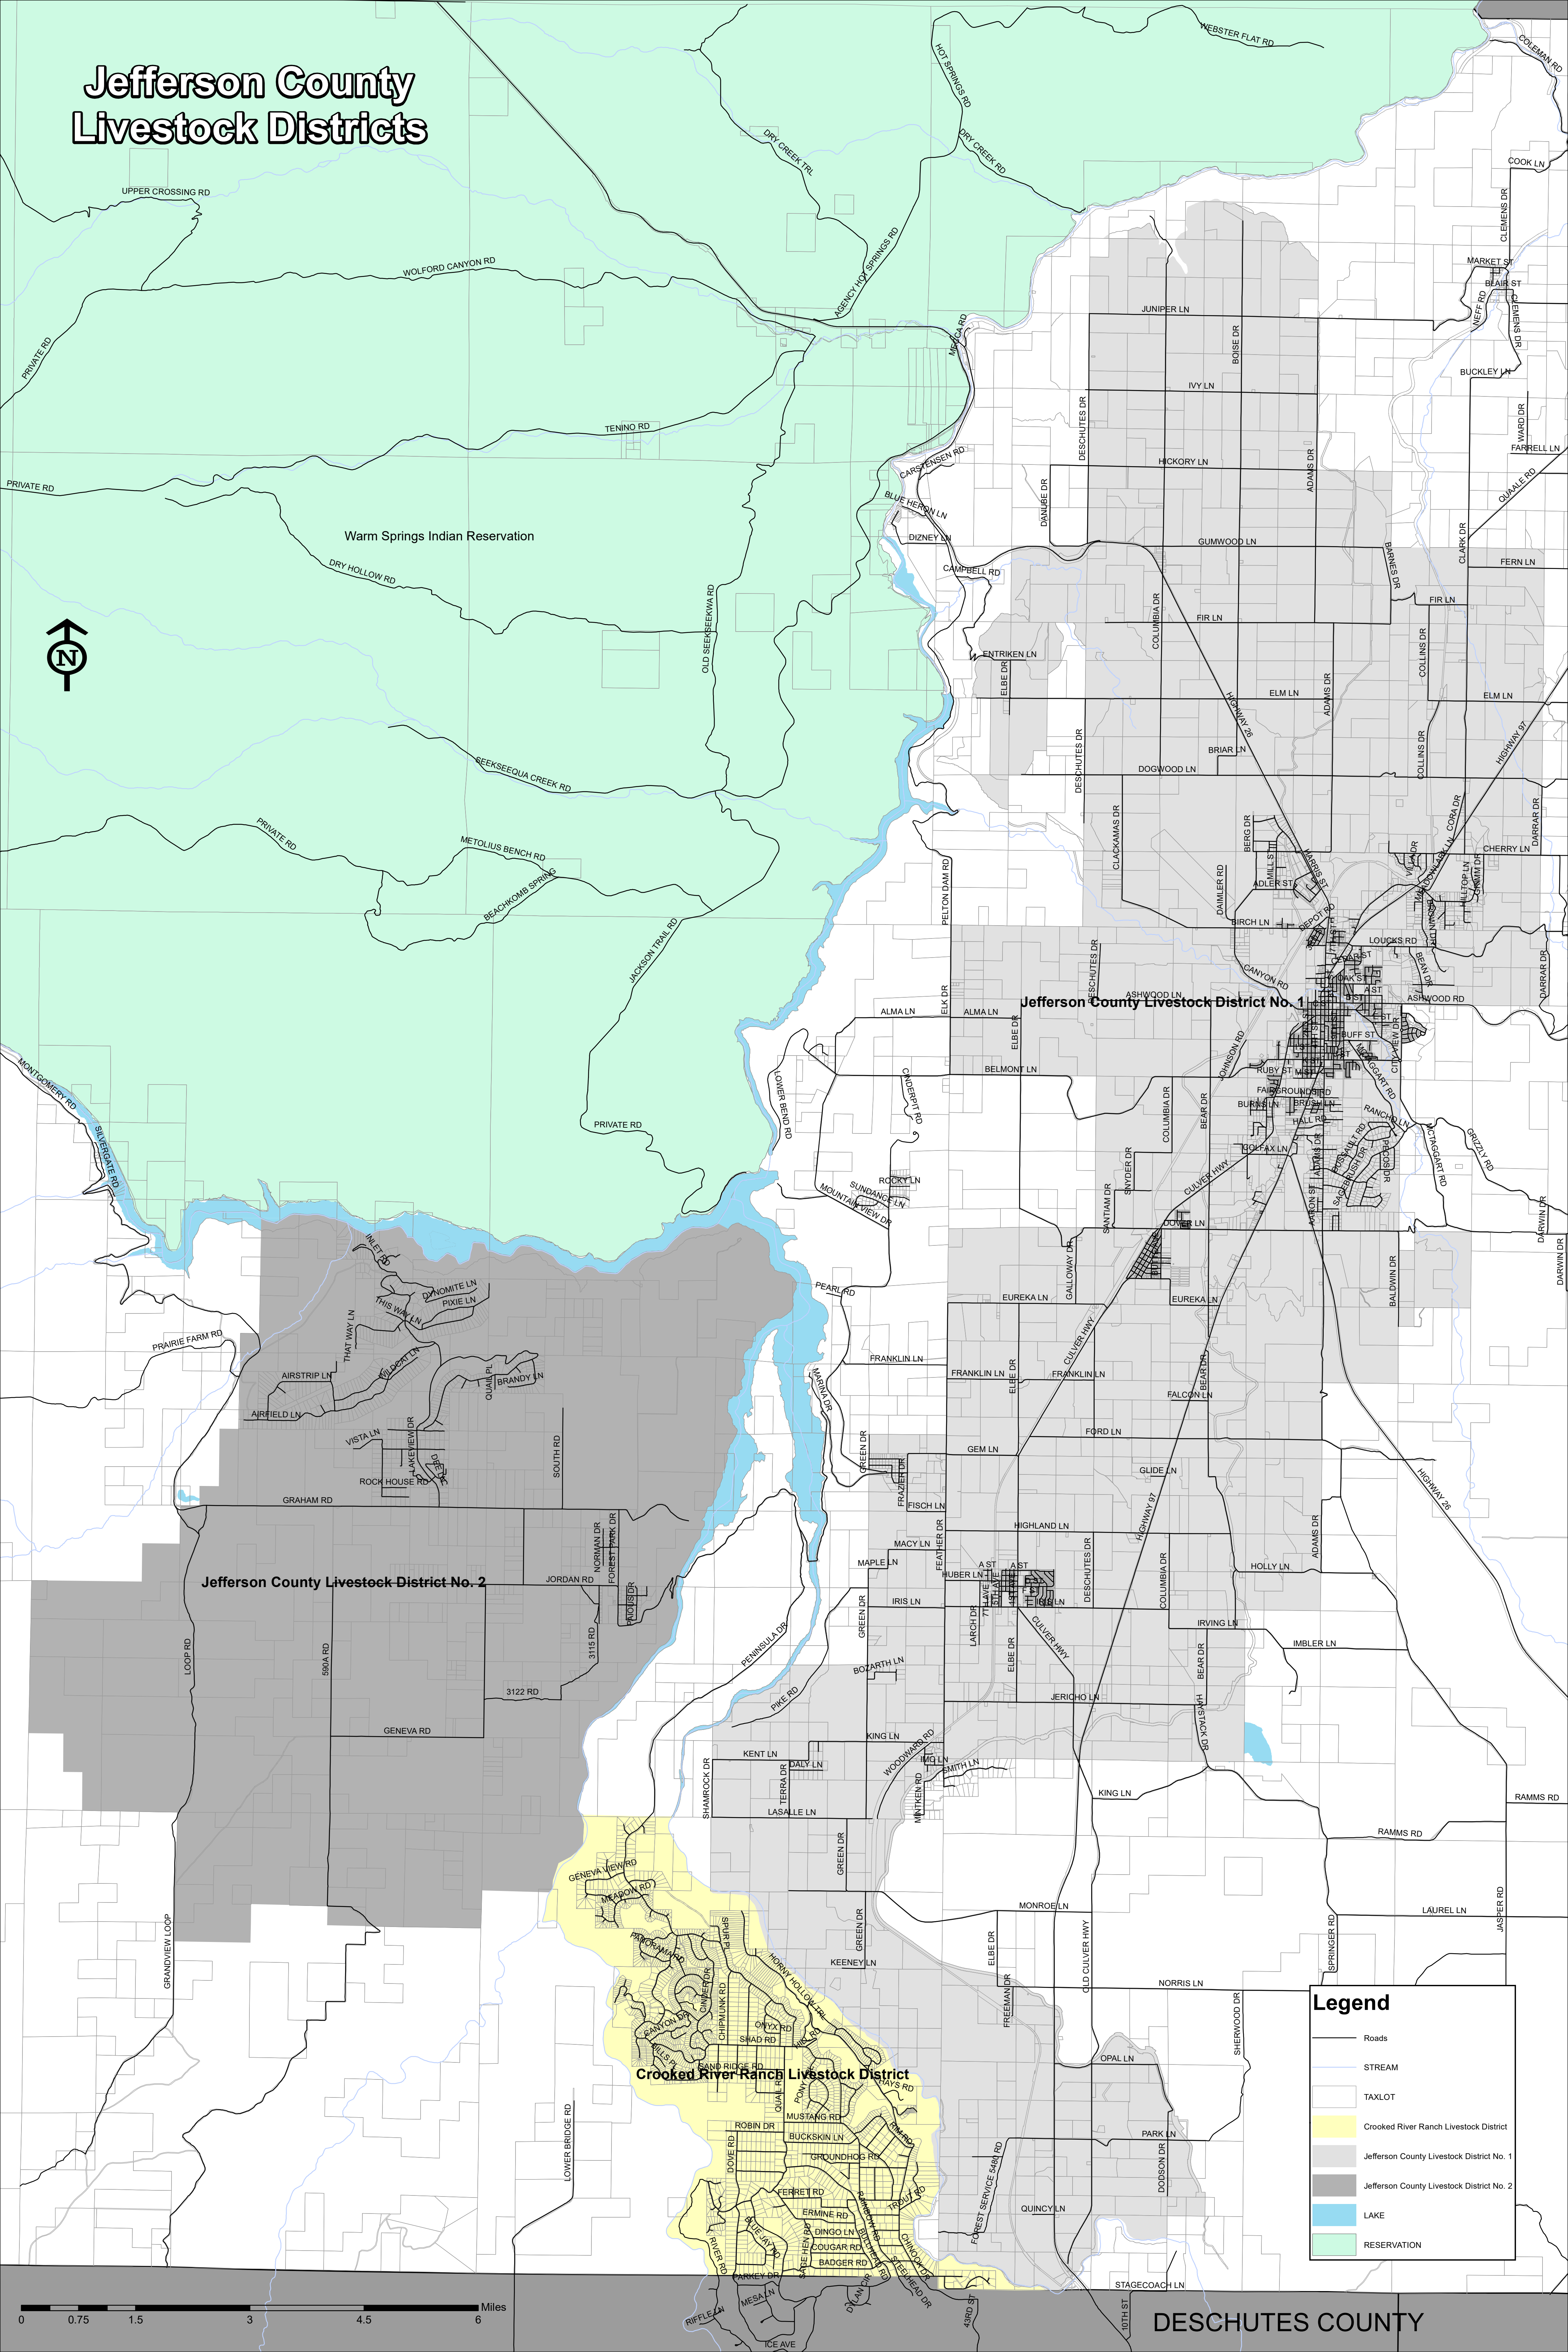

Jefferson County Livestock Districts

Warm Springs Indian Reservation

Jefferson County Livestock District No. 1

Jefferson County Livestock District No. 2

Crooked River Ranch Livestock District

Legend

- Roads
- STREAM
- TAXLOT
- Crooked River Ranch Livestock District
- Jefferson County Livestock District No. 1
- Jefferson County Livestock District No. 2
- LAKE
- RESERVATION

0 0.75 1.5 3 4.5 6 Miles

DESCHUTES COUNTY